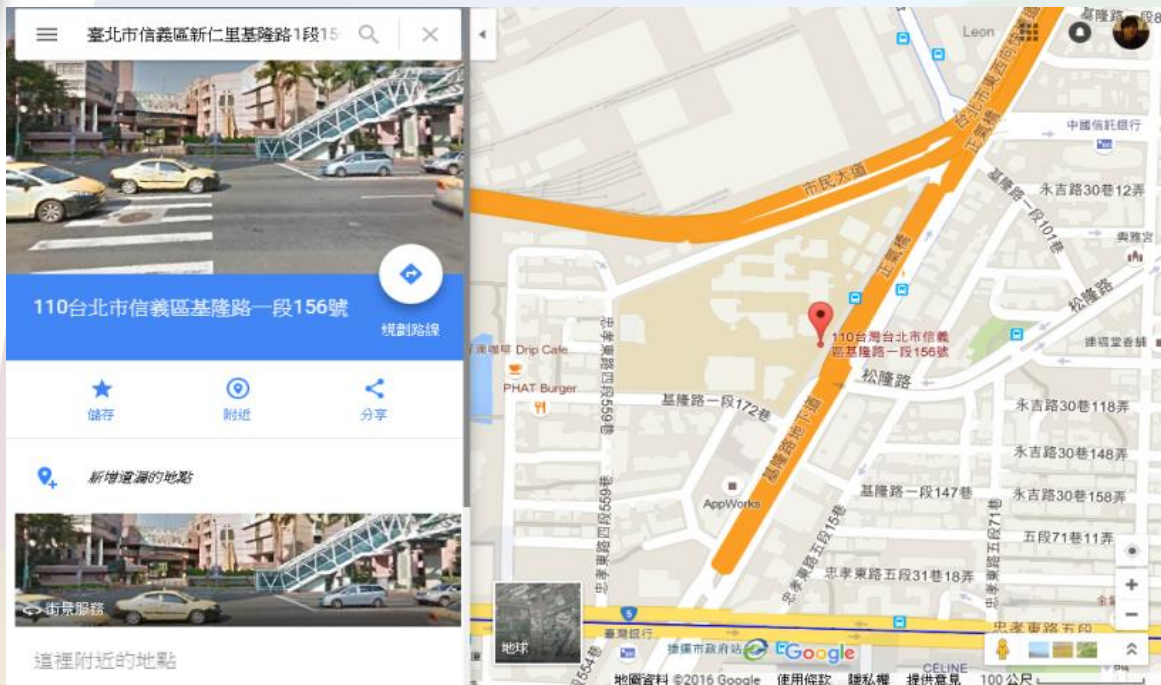

# 選舉專區 帶您去投票!

1

搜尋” 中央選舉委員會選舉專區”

The screenshot shows the homepage of the Central Election Commission (CEC). At the top, there is a navigation bar with the CEC logo and name, and several menu items: 回中選會, 選舉資料庫, 網站地圖, and 首長信箱. Below this is a secondary navigation bar with dropdown menus for 選舉新聞, 總統副總統選舉, 立法委員選舉, 候選人登記書表, and 選舉事務及法規. The main content area features a breadcrumb trail: 回首頁 > FAQ. There are two search sections: 1. "我要去哪投票" (Where do I go to vote?) with dropdowns for 身分別, 縣市, 鄉、鎮、市, 村、里, and 鄰, and a 搜尋 button. 2. "綜合查詢" (General Search) with a note "至少設定一個查詢條件" (Set at least one search condition), dropdowns for 縣市, 選舉區, and 政黨, a text input field for "請輸入姓名或政見(以空格區隔)", and a 搜尋 button. A "選舉快投" (Vote Fast) button is also visible at the bottom.

2

使用” 我要去哪投票” 功能

This is a close-up of the "我要去哪投票" search form. It includes a dropdown menu for "身分別" (General), a dropdown for "縣市" (Taipei City), a dropdown for "鄉、鎮、市" (Xinyi District), a dropdown for "村、里" (Xinren Village), and a dropdown for "鄰" (1-9). A red "搜尋" (Search) button is on the right.

# 選舉專區 帶您去投票!

3

搜尋結果會顯示您的投開票所